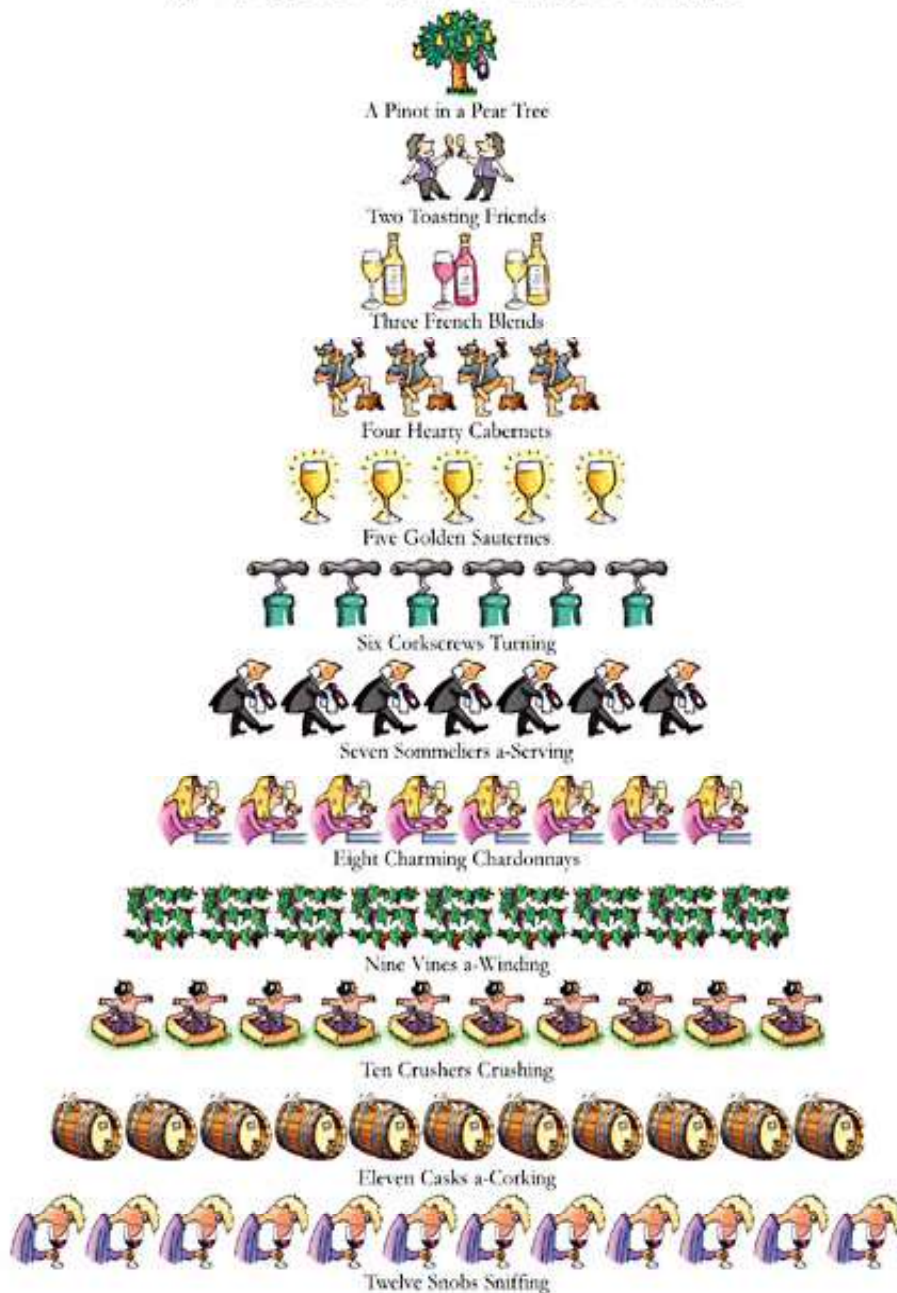

December Tasting

To help get into the Christmas spirit, Sara and James will be presenting some show stopping wines, mixed with a wine quiz with some amusing blind tastings.

A relaxed and informal evening to enjoy.

A WINE LOVER'S CHRISTMAS